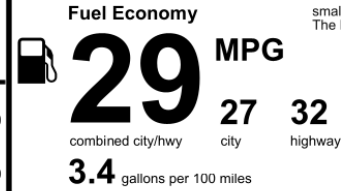

ROCK CREEK UNIQUE FEATURES **

235/65R17 All-Terrain Tires
HD Intelligent Around View Monitor w/
Moving Object Detection & Off Road Mode
Hill Descent Control
Tubular Roof Rack
Unique Front Fascia & Grille
Rock Creek Badging
Prima-Tex® Leatherette Heated Front Seats
w/ Contrast Stitch & Rock Creek logo
Cargo 12V Outlet

*See your Dealer for terms, conditions and limitations
**Optional Equipment Replaces Standard Where Applicable
***Federal/State/Local laws may apply. Review before using

Manufacturer's Suggested Retail Base Price:	$34,390.00
Options Included by Manufacturer	
ROCK CREEK® Premium Package	800.00
Hands-free Power Liftgate++	
Reverse Tilt-Down Outside Mirrors	
Memory Driver Seat and Outside Mirrors	
4-way Power Passenger Seat	
Wireless Charging Pad	
Heated Steering Wheel	
Rock Creek All-Season Cargo Area Protector, Floor Liners & First Aid Kit	450.00
Premium Paint	450.00
USB Charging Cable Set	95.00
Splash Guards (Set of 4-Black)	260.00
Frameless Rearview Mirror w/ Universal Remote	445.00
DESTINATION CHARGES	1,545.00
Total*	$38,435.00

Warranty Booklet & owner publications available @ <https://www.nissanusa.com/owners/manuals-guides.html> or call 1-800-NISSAN-1

EPA DOT Fuel Economy and Environment

Gasoline Vehicle